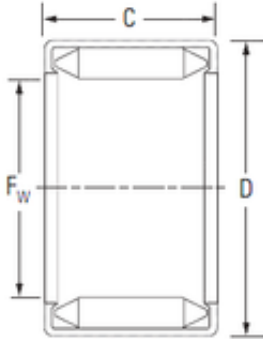

Shenzen Youmeite Bearings Co., Ltd.

SKF Koyo Nrb Kzk Timken Ik B1212 Stainless Steel Open End Eccentric Needle Roller Bearing 17X24X25 Que Significa Tapered Needle Roller Bearing B-44 Nk30/20

Bearing No. B1212

Size	19.05x25.4x19.05 mm
Bore Diameter	19,05 mm
Outer Diameter	25,4 mm
Width	19,05 mm
Fw	19,05 mm
D	25,4 mm
C	19,05 mm
Weight	0,025 Kg
Basic dynamic load rating (C)	18,9 kN
Basic static load rating (C0)	38,4 kN

B1212 Bearing 2D drawings and 3D CAD models