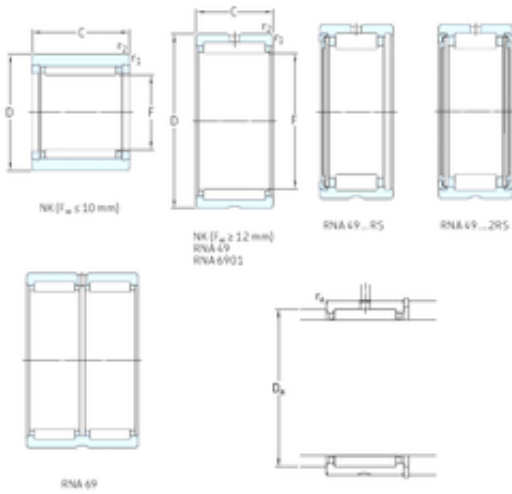

Shenzhen Youmeite Bearings Co., Ltd.

SKF RNA4911 needle roller bearings

Bearing No. RNA4911

| | |
|-------------------------------|-------------|
| Size | 63x80x25 mm |
| Bore Diameter | 63 mm |
| Outer Diameter | 80 mm |
| Width | 25 mm |
| Fw | 63 mm |
| D | 80 mm |
| C | 25 mm |
| Weight | 0,26 Kg |
| Basic dynamic load rating (C) | 57,2 kN |
| Basic static load rating (C0) | 106 kN |
| Fatigue load limit (Pu) | 13,2 |
| Reference speed | 6300 r/min |

RNA4911 Bearing 2D drawings and 3D CAD models